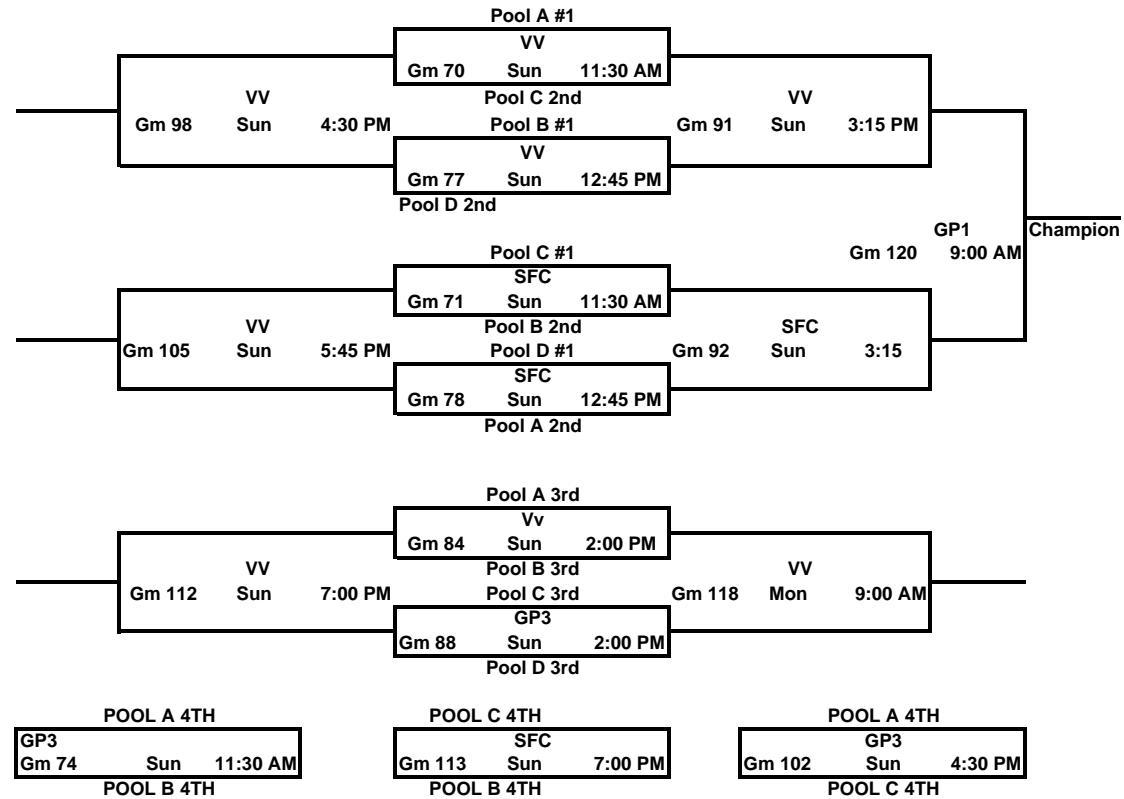

**MLK 2010 - 5th Grade Pools**

POOL A	Win	Loss	Score +/-
1 Mercer Island (Maroon)	1		20
2 Issaquah	1		14
3 Club Shock		1	-20
4 Liberty		1	-14

POOL B	Win	Loss	Score +/-
1 Bellevue	1		20
2 Glacier Peak	1		20
3 Inglemoor		1	-20
4 Newport		1	-20

POOL C	Win	Loss	Score +/-
1 Snohomish	1		16
2 Monroe	2		38
3 Sno-King		2	-36
4 Redmond		1	-18

POOL D	Win	Loss	Score +/-
1 Jackson	0	1	-20
2 Mt Si	2	0	28
3 Mercer Island White	0	1	-8

**MLK 2010 - 5th Grade Brackets**

School Key
NG- Snohomish H.S. New Gym
OG- Snohomish HS Old Gym
GP1- Glacier Peak H.S.
GP2- Glacier Peak H.S.
GP3 - Glacier Peak H.S.
VV- Valley View Middle School
SFC- Freshman Campus